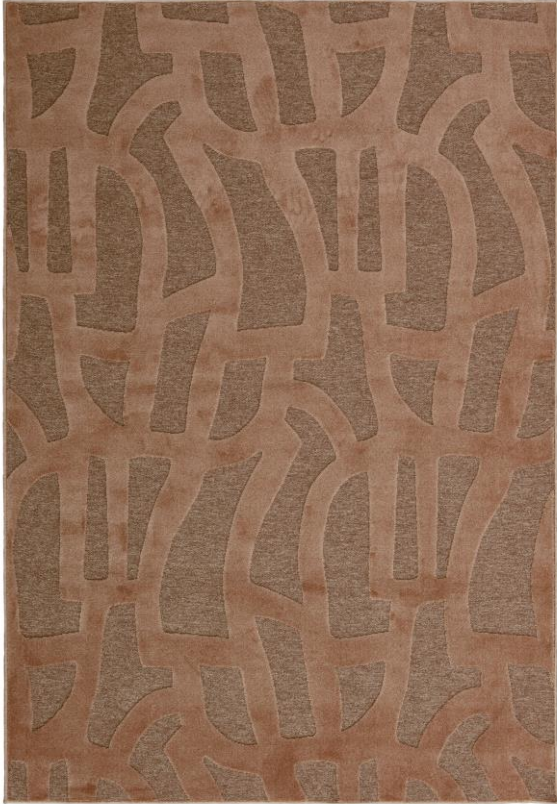

# ALBA

DE DIMORA

**ALBA 003-212125**

Machine made production

100% Polyester

Thickness: 5,5 mm – Weight: 1350 gr/sqm

Standard sizes cm: 100x140 – 135x195 – 160x230 – 200x290 – 240x340

Custom size possible, cutting service available on standard measures,  
quotation on request

# ALBA

**003-111115**

**003-212125**

**003-313135**

**003-414145**